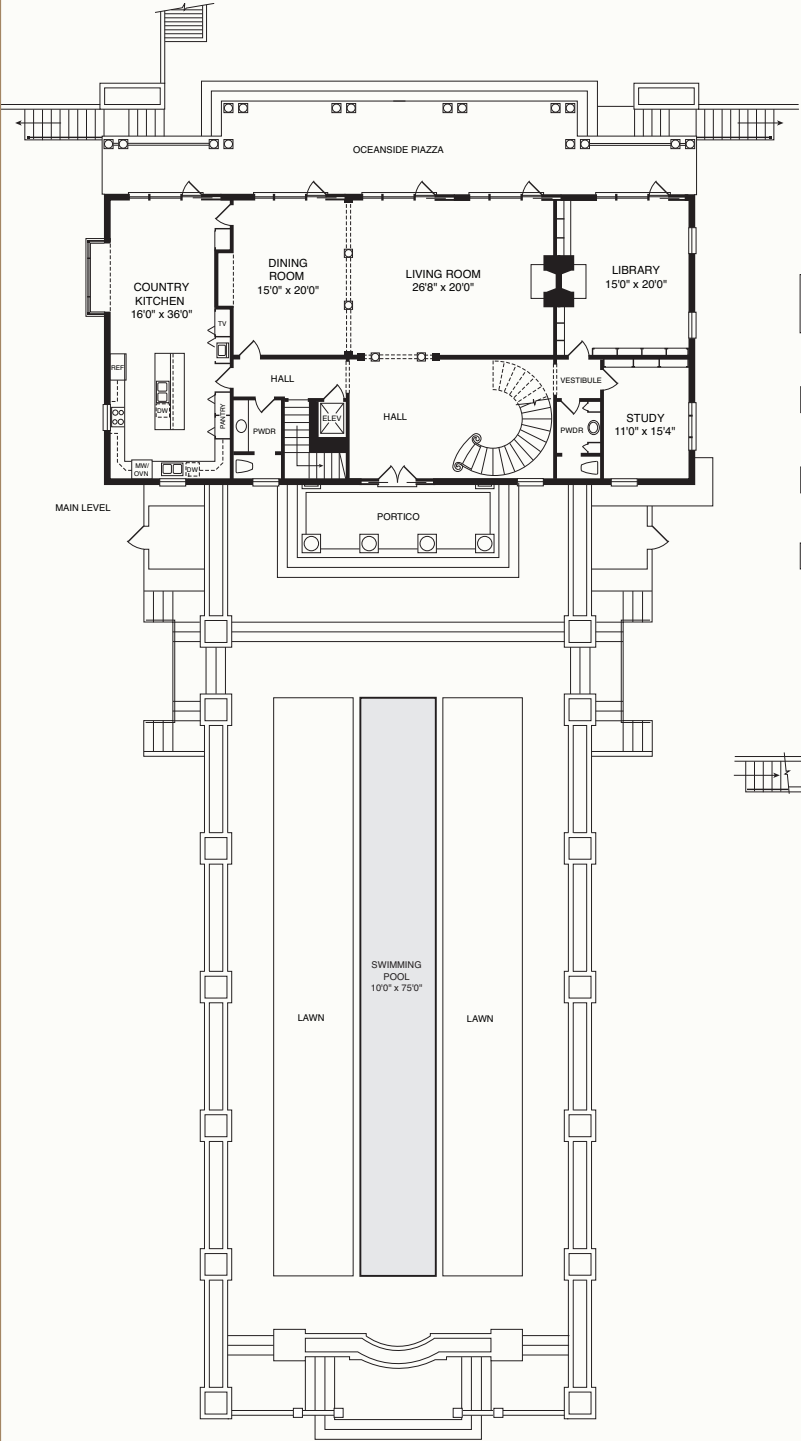

652 Ocean Road  
 8,500± Gross Square Feet

One John's Island Drive • Vero Beach, Florida 32963  
 (772) 231-0900 or (800) 327-3153 • Fax (772) 231-1599  
[www.JohnsIslandRealEstate.com](http://www.JohnsIslandRealEstate.com)