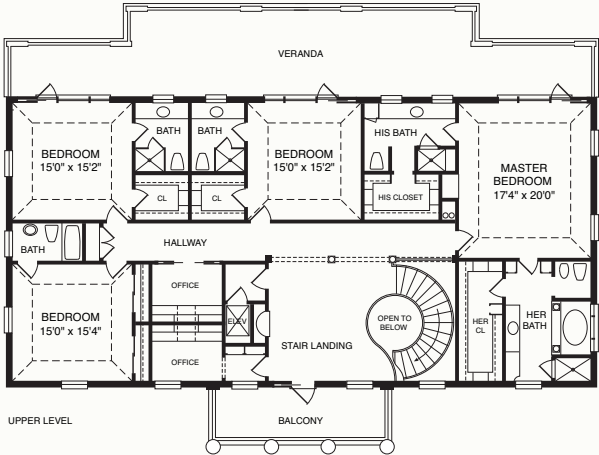

652 Ocean Road  
 8,500± Gross Square Feet

One John's Island Drive • Vero Beach, Florida 32963  
 (772) 231-0900 or (800) 327-3153 • Fax (772) 231-1599  
[www.JohnsIslandRealEstate.com](http://www.JohnsIslandRealEstate.com)