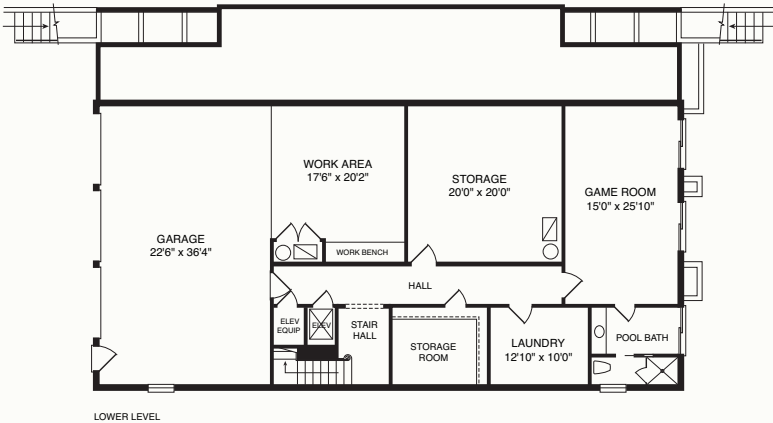

652 Ocean Road  
 8,500± Gross Square Feet

One John's Island Drive • Vero Beach, Florida 32963  
 (772) 231-0900 or (800) 327-3153 • Fax (772) 231-1599  
[www.JohnsIslandRealEstate.com](http://www.JohnsIslandRealEstate.com)