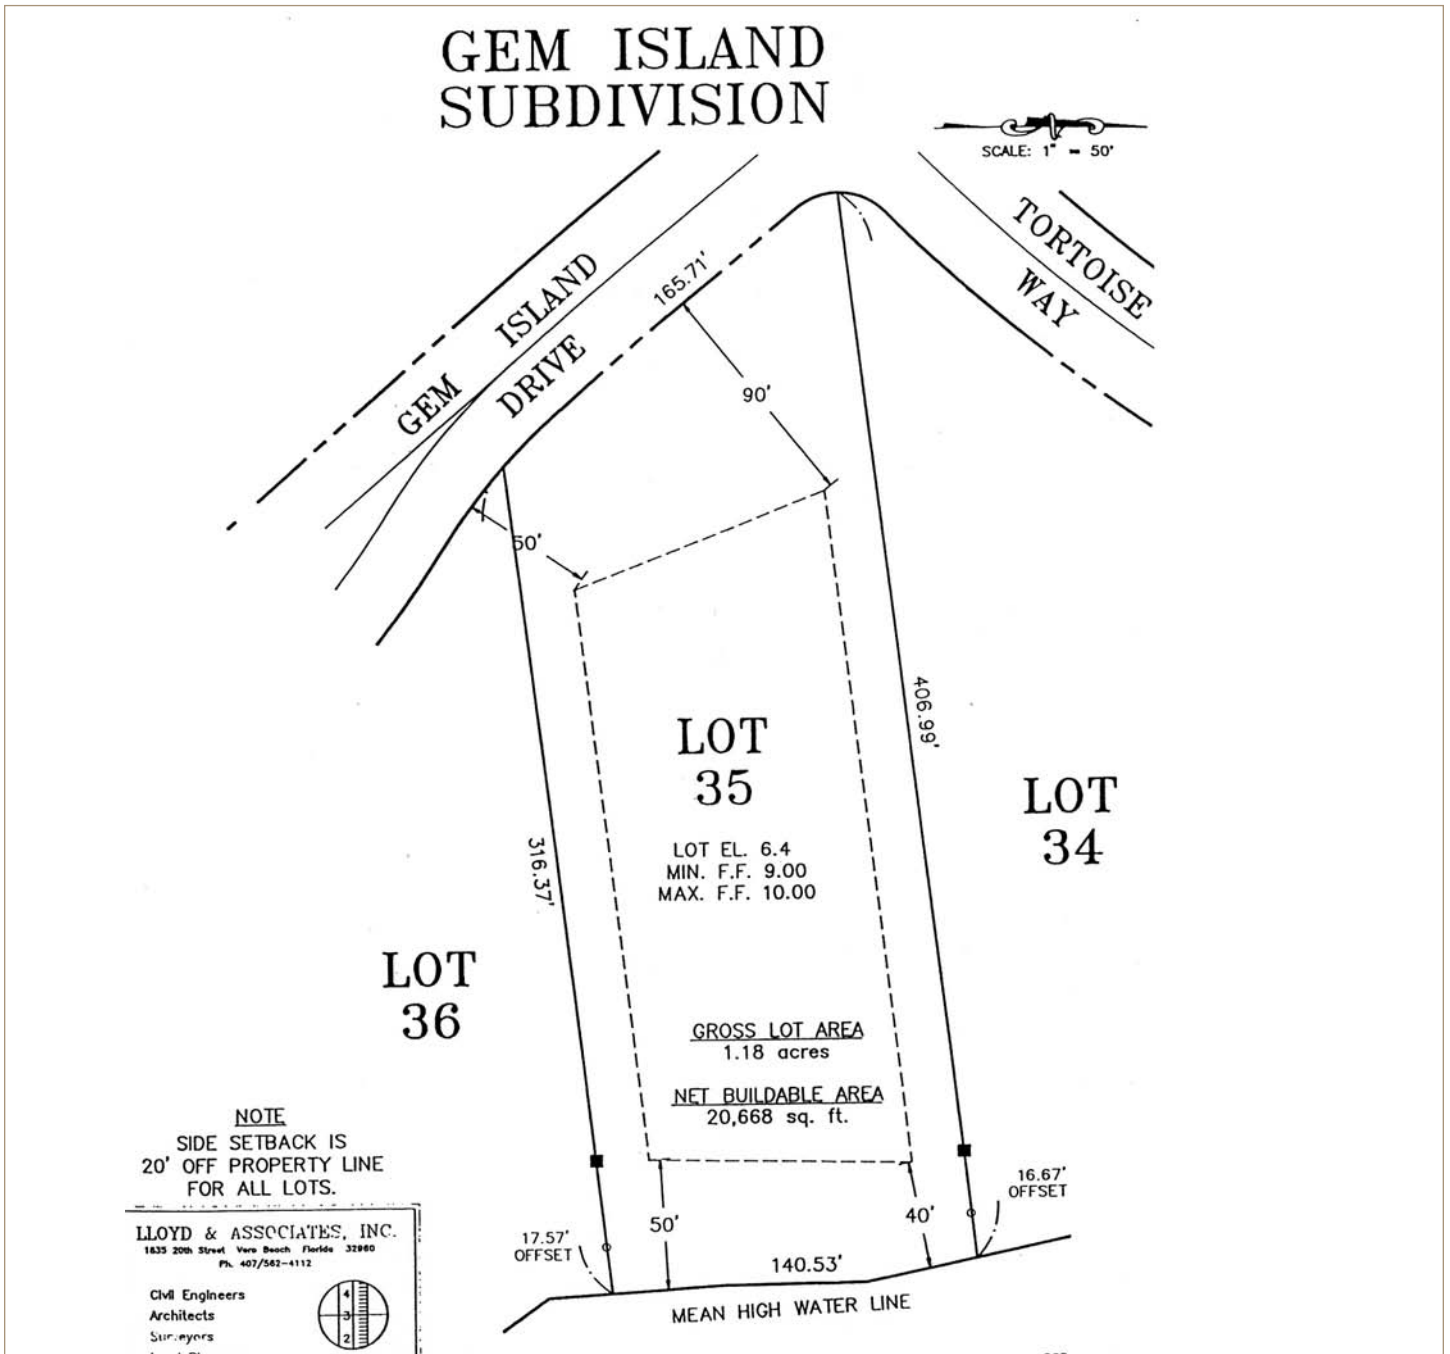

60 Gem Island Drive (Lot 35)
 Approx. 1.18± acres

One John's Island Drive • Vero Beach, Florida 32963
 (772) 231-0900 or (800) 327-3153 • Fax (772) 231-1599
www.JohnsIslandRealEstate.com

This material is based upon information which we consider reliable, but because it has been supplied by third parties, we cannot represent that it is accurate or complete, and should not be relied upon as such. All dimensions are approximate. This offering is subject to errors, omissions, change in price or withdrawal without notice. No part of this brochure may be used or reproduced in any manner whatsoever without the written permission of John's Island Real Estate Company. 2006